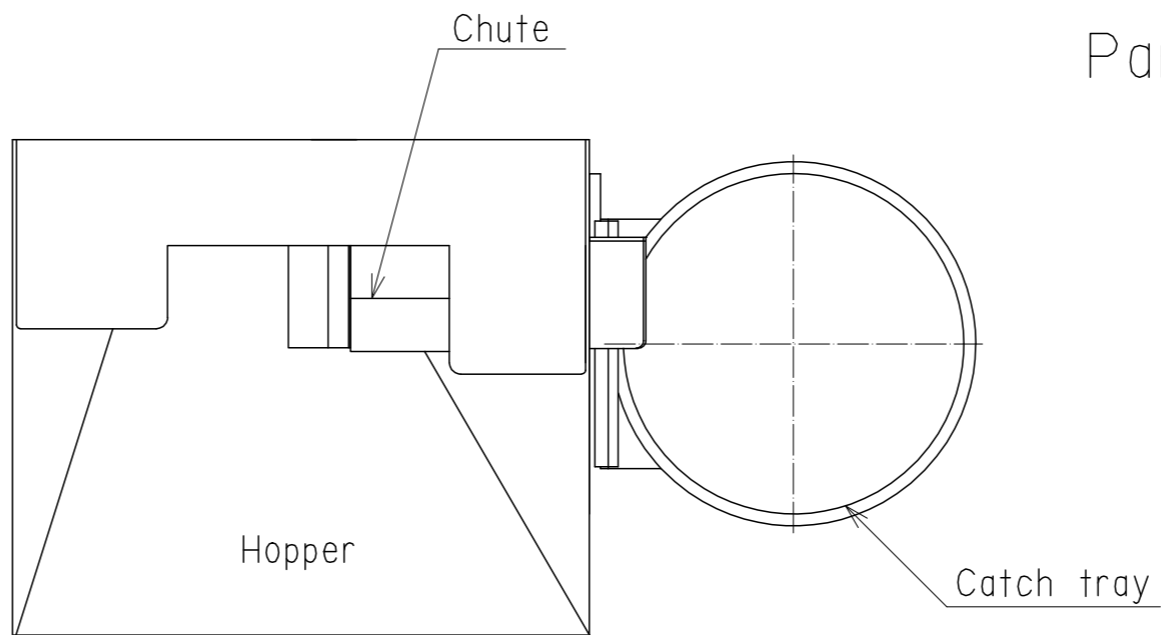

Parts Counter Large size
MINK-S

Sensor check window

Power lamp

Power switch

Receptacles

Quantity preset rotary switch

Connector for external communication