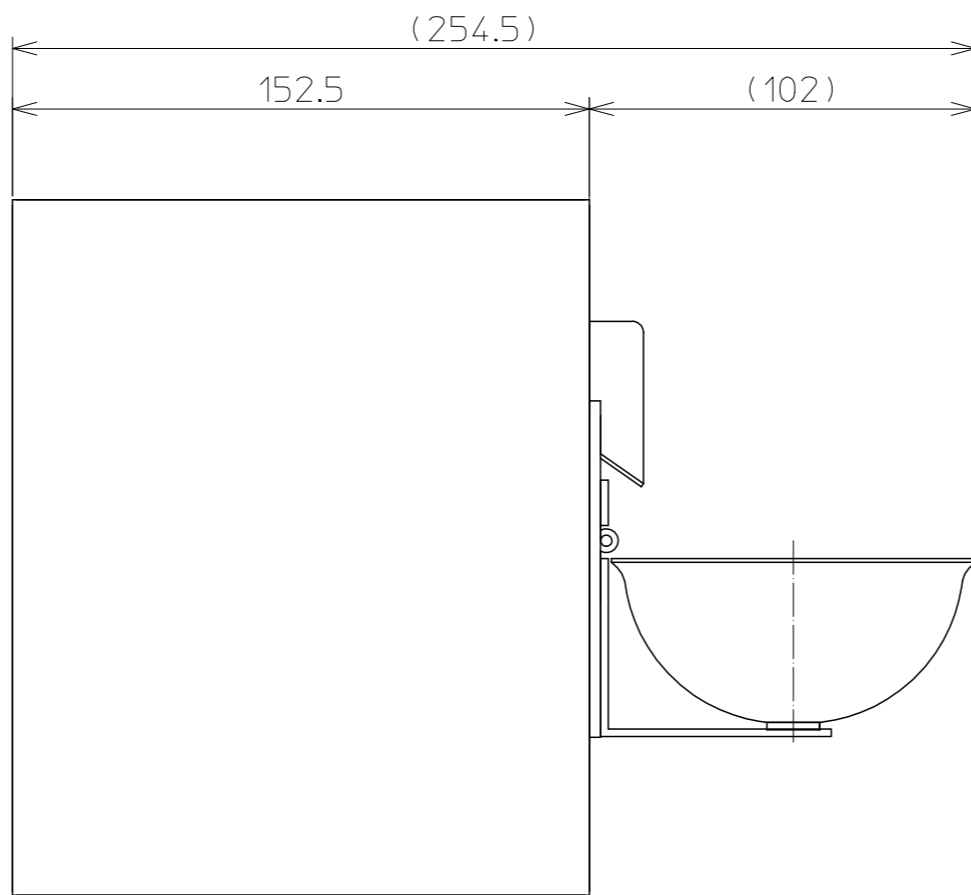

Parts Counter Large size
MINK-S

Sensor check window

Power lamp

Power switch

Receptacles

Quantity preset rotary switch

Connector for external communication