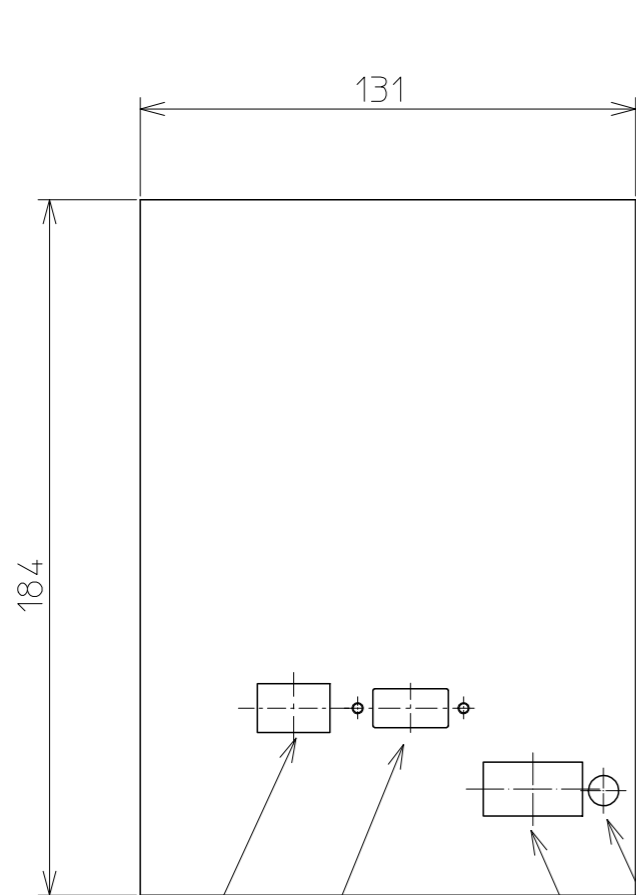

Parts Counter Large size
MINK-S

Sensor check window

Power lamp

Power switch

Receptacles

Quantity preset rotary switch

Connector for external communication