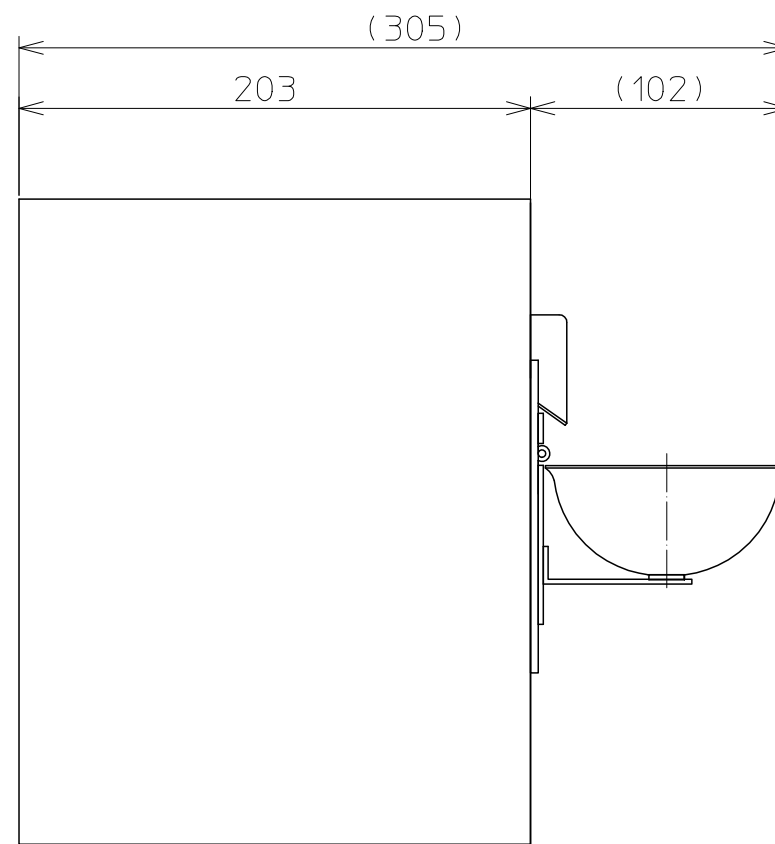

Parts Counter Large size
MINK-M

Sensor check window

Power lamp

Power switch

Receptacles

Quantity preset rotary switch

Connector for external communication