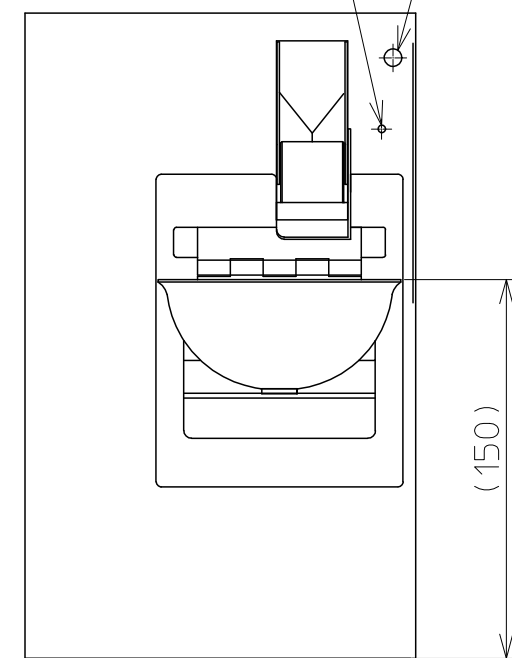

Parts Counter Large size
MINK-M

Sensor check window

Power lamp

Power switch

Receptacles

Quantity preset rotary switch

Connector for external communication