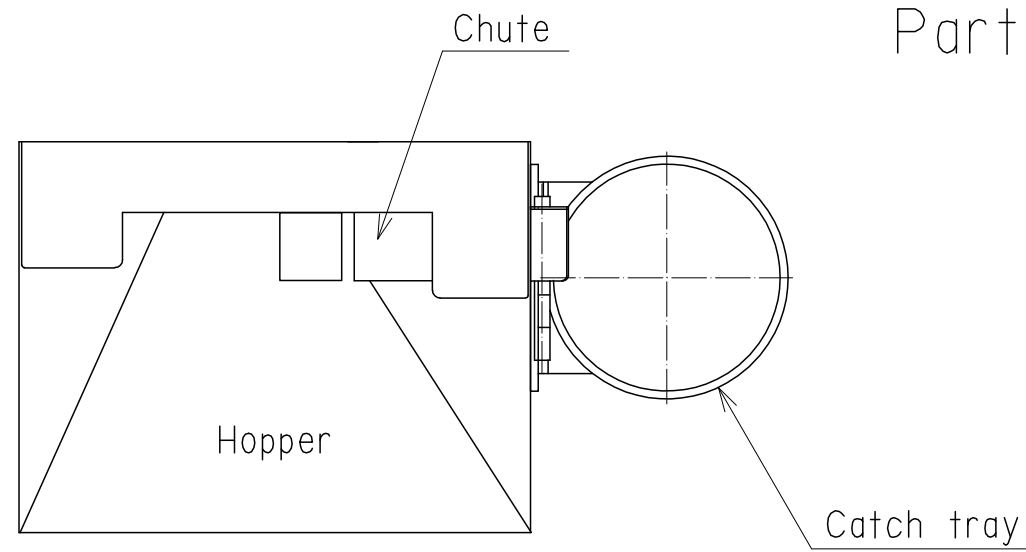

Parts Counter Large size
MINK-M

Sensor check window

Power lamp

Power switch

Receptacles

Quantity preset rotary switch

Connector for external communication