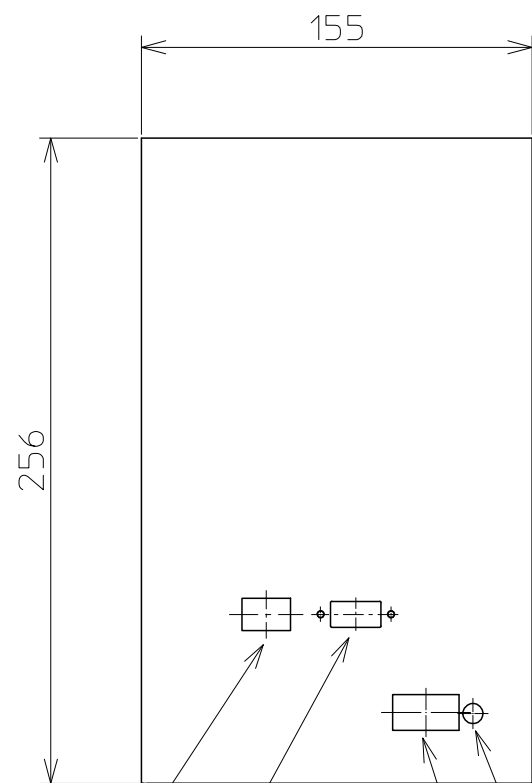

Parts Counter Large size
MINK-M

Sensor check window

Power lamp

Power switch

Receptacles

Quantity preset rotary switch

Connector for external communication